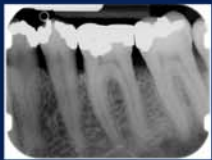

Optimize your time and space!

<http://www.LANNEX.com>

- > Over 10 years working exclusively in high technology dental integration.
- > Over 200 clinics integrated by LANNEX.
- > The LANNEX Method...

DPTI: Digital Practice Technology Integration

- consultation and analysis of customer requirements
- modular design (flexible and scalable)
- ergonomic positioning

- > We sell, install and support complete solutions that include; computers, ergonomic products, networking equipment, cabling... AND we ensure that your computer hardware and high technology dental systems integrated seamlessly.
- > Authorized dealer for sale and installation of Ergotron© articulating arms, carts and mounting systems.

LANNEX
LANNEX
LANNEX

see over >